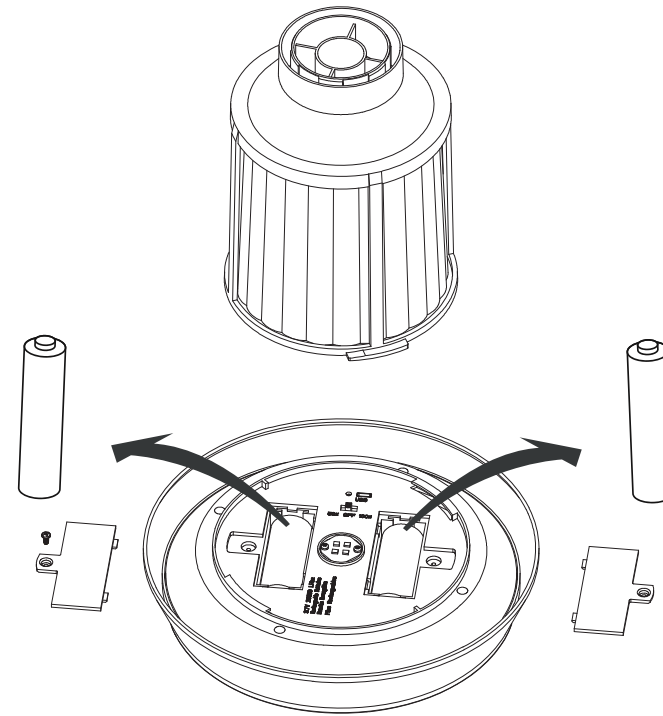

SOLAR INTELLIGENT HYBRID OKLAHOMA

Luxform Global BV Transportstraat 1 8263 BW Kampen The Netherlands

Option A

Option B

2

Lights up RED when loading
Lights up GREEN when fully loaded

1,5MTR included

Loading needs to be done indoors
480 min. charge for full battery

C7

C9

L13

L15

M2

M5

M12

M18