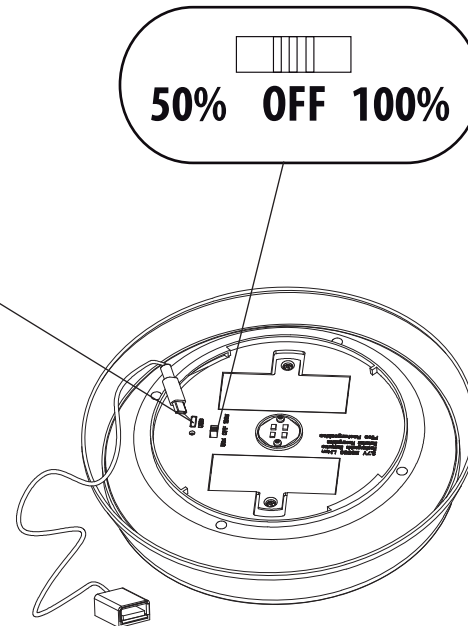

SOLAR INTELLIGENT HYBRID OKLAHOMA

Luxform Global BV Transportstraat 1 8263 BW Kampen The Netherlands

Option A

Option B

2

Lights up RED when loading
Lights up GREEN when fully loaded

1,5MTR included

Loading needs to be done indoors
480 min. charge for full battery

C7

C9

L13

L15

M2

M5

M12

M18