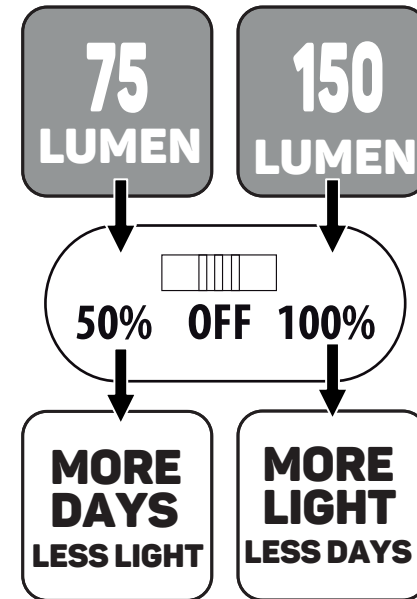

SOLAR INTELLIGENT HYBRID OKLAHOMA

Luxform Global BV Transportstraat 1 8263 BW Kampen The Netherlands

Option A

Option B

2

Lights up RED when loading
Lights up GREEN when fully loaded

1,5MTR included

Loading needs to be done indoors
480 min. charge for full battery