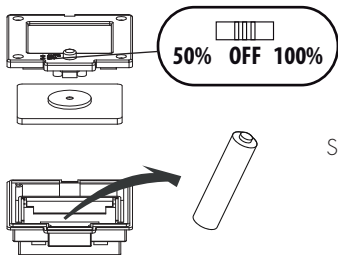

M19

P12

L21

© Copyright 2021 Luxform Global BV Transportstraat 1 8263BW Kampen, The Netherlands

SOLAR INTELLIGENT HYBRID NEBRASKA

Scan for more information

Lights up RED when loading
Lights up GREEN when fully loaded

1,5MTR
included

Loading needs to be done indoors
150 min. charge for full battery

Key
compartment