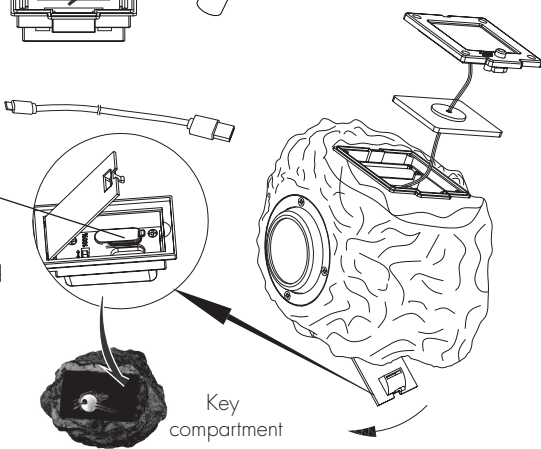

M19

P12

L21

© Copyright 2021 Luxform Global BV Transportstraat 1 8263BW Kampen, The Netherlands

SOLAR INTELLIGENT HYBRID NEBRASKA

Scan for more information

Lights up RED when loading
Lights up GREEN when fully loaded

1,5MTR
included

Loading needs to be done indoors
150 min. charge for full battery

Key
compartment