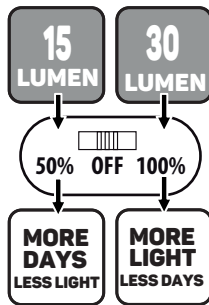

M19

P12

L21

© Copyright 2021 Luxform Global BV Transportstraat 1 8263BW Kampen, The Netherlands

SOLAR INTELLIGENT HYBRID NEBRASKA

Scan for more information

Lights up RED when loading
Lights up GREEN when fully loaded

1,5MTR
included

Loading needs to be done indoors
150 min. charge for full battery

Key
compartment