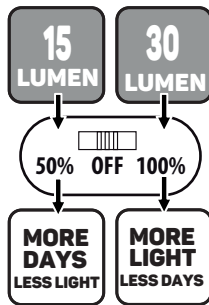

M19

P12

L15

© Copyright 2021 Luxform Global BV Transportstraat 1 8263BW Kampen, The Netherlands

SOLAR INTELLIGENT HYBRID KANSAS

Scan for more information

Lights up RED when loading
Lights up GREEN when fully loaded

1,5MTR
included

Loading needs to be done indoors
120 min. charge for full battery