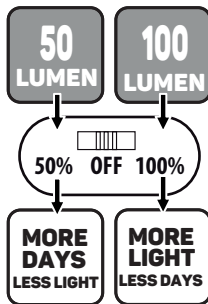

## SOLAR INTELLIGENT HYBRID WISCONSIN

Scan for more information

Lights up RED when loading  
Lights up GREEN when fully loaded

1,5MTR  
included

Loading needs to be done indoors  
110 min. charge for full battery

Max. 5 Lumen standby illuminated time is 40 hours on a **fully charged battery**, this depending on the number of 100 Lumen switching moments.

Max. 100 LUMEN illuminated time is 120 minutes with a **fully charged battery**. Equivalent to 360 switching moments of 30 seconds (fixed setting).