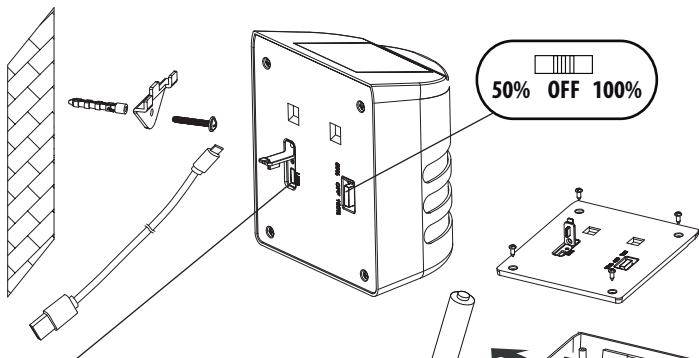

## SOLAR INTELLIGENT HYBRID WISCONSIN

Scan for more information

Lights up RED when loading  
Lights up GREEN when fully loaded

1,5MTR  
included

Loading needs to be done indoors  
110 min. charge for full battery