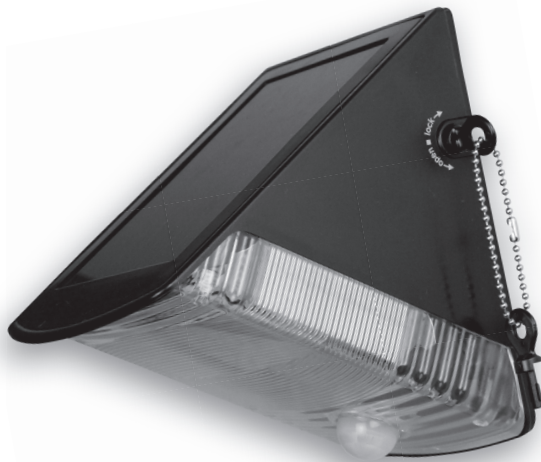

LUXFORM
LIGHTING

Natal

LUXFORM
GLOBAL BV

Luxform Global BV Transportstraat 1 8263 BW Kampen The Netherlands

1

2

P8

M5

L13

M17

L14

M18

M2

M19

Up to 2 hours light on under fully sunny charge

© Copyright 2011 Luxform Global BV GB001339