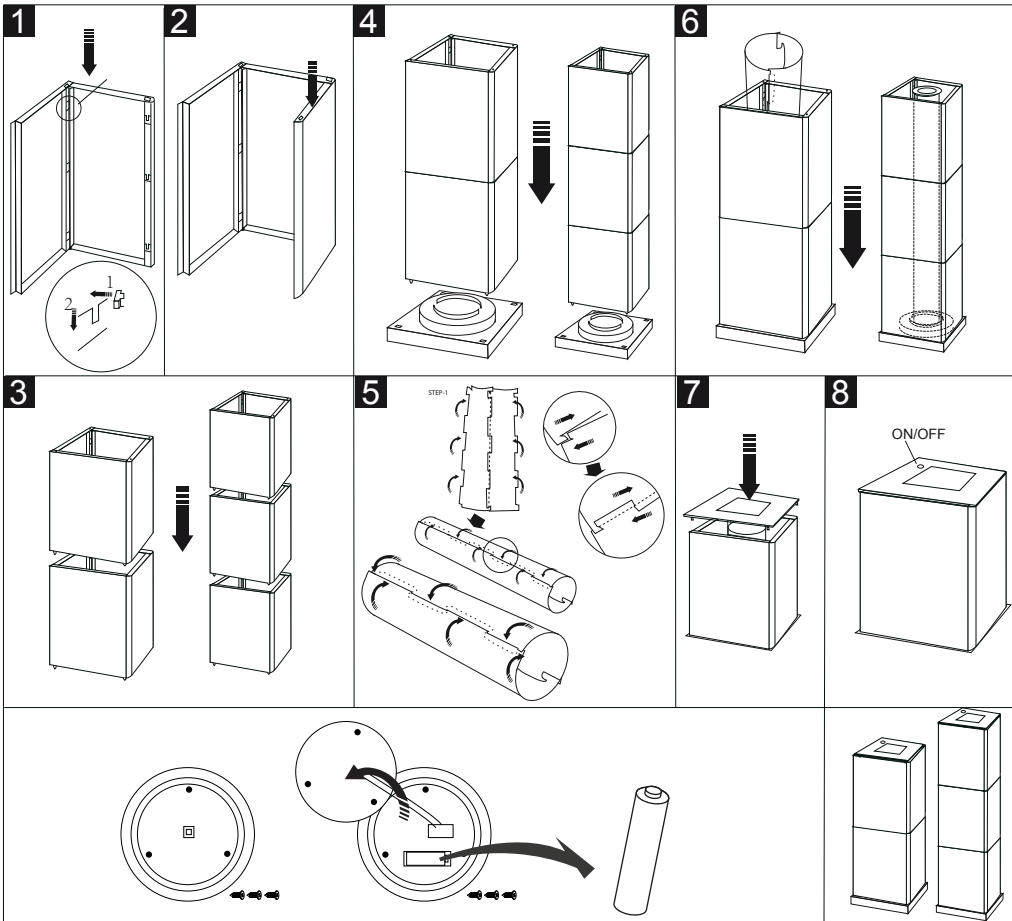

LUXFORM

LIGHTING

LUXFORM
GLOBAL BV

Luxform Global BV Transportstraat 1 8263 BW Kampen The Netherlands

HIGH LUMEN SOLAR
LuxBright
30 LUMEN

Martinique

3.2V
Li-Ion
AA600MAH

P9