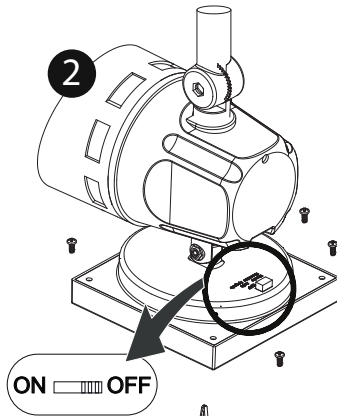

LUXFORM
GLOBAL BV

Luxform Global BV Transportstraat 1 8263 BW Kampen The Netherlands

LUXFORM
LIGHTING

HIGH LUMEN SOLAR
LuxBright
50 LUMEN

La Roche

3.7V
1x 18650
Li-Ion
2000MAH

P8

P11