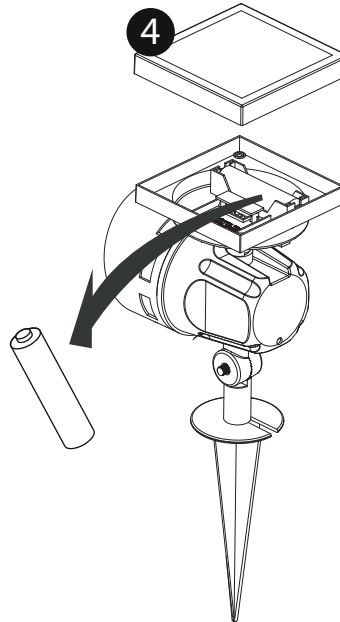

LUXFORM
GLOBAL BV

Luxform Global BV Transportstraat 1 8263 BW Kampen The Netherlands

LUXFORM
LIGHTING

HIGH LUMEN SOLAR
LuxBright
50 LUMEN

La Roche

3.7V
1x 18650
Li-Ion
2000MAH

P8

P11