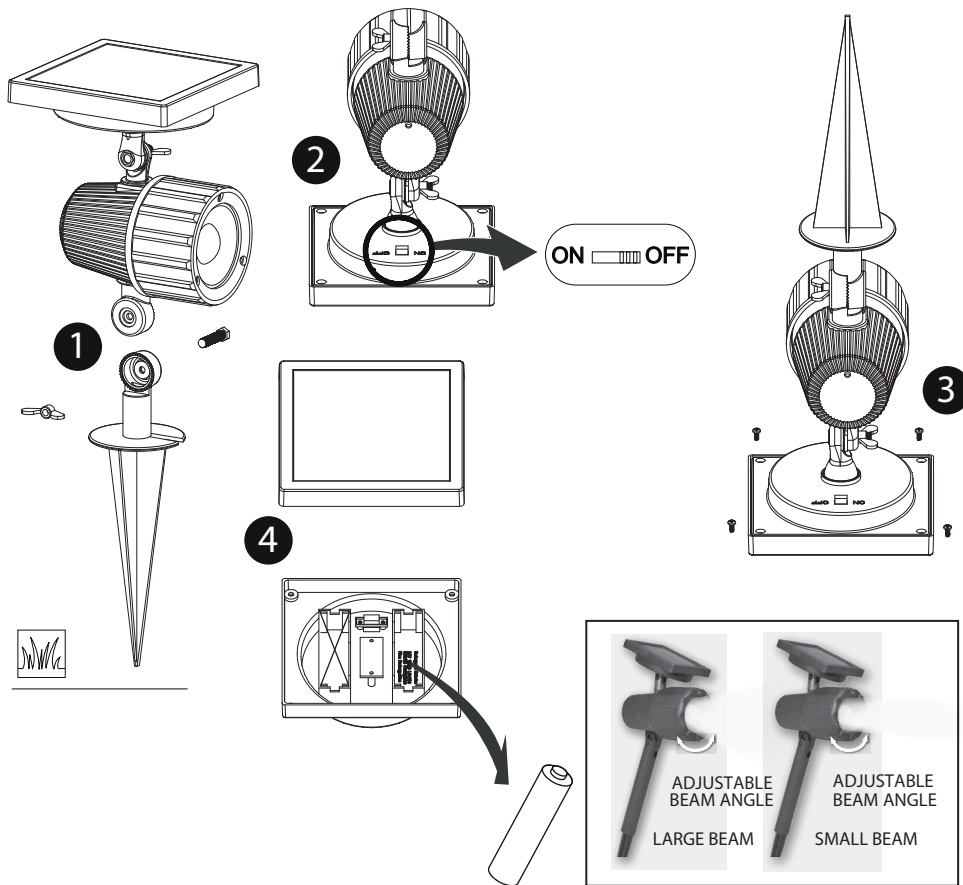

LUXFORM

LIGHTING

LUXFORM
GLOBAL BV

Luxform Global BV Transportstraat 1 8263 BW Kampen The Netherlands

HIGH LUMEN SOLAR
LuxBright
100 LUMEN

Cannes with adjustable beam

3.7V
1x 18650
Li-Ion
2000MAH

P8