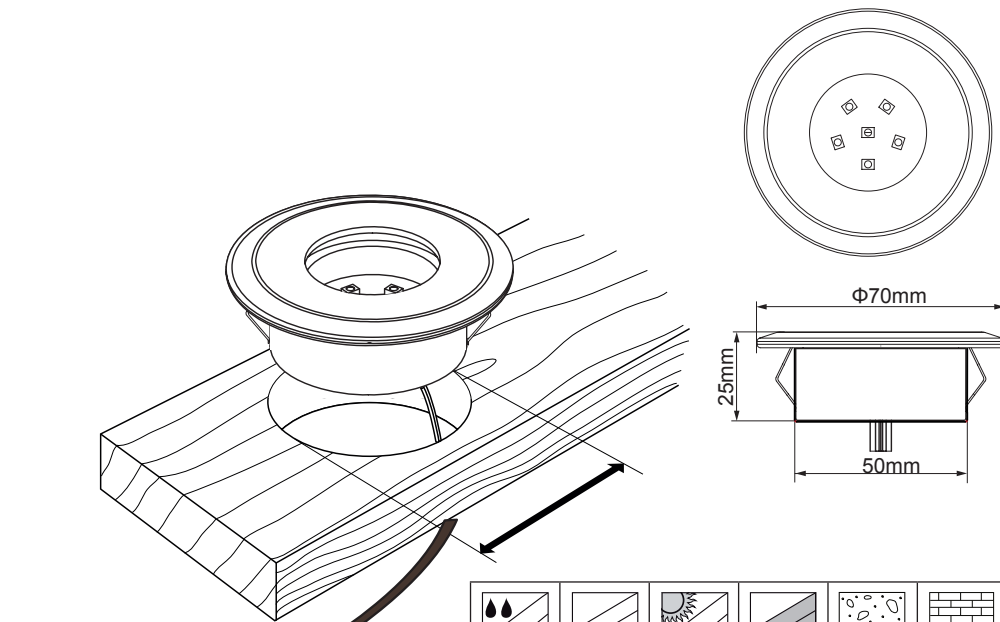

LUXFORM
LIGHTING

Uplight Alpha Ø70mm

LUXFORM
GLOBAL BV

Luxform Global BV Transportstraat 1 8263 BW Kampen The Netherlands

		Wet wood	Soft wood	Dry wood	Hard wood	Concrete	Brick wall
Drill		∅ 50mm	∅ 50mm	∅ 50mm	∅ 50mm		
Diamond drill						∅ 50mm	∅ 50mm