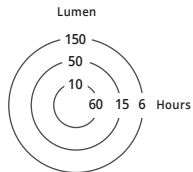

30 kJ Energy Storage

Up to 150 Lumen Light Output

Rain Water Proof

1 Use as Phone Charger

2 Use as Torch Light

3 Use as Table Lamp

Glass or Plastic bottle