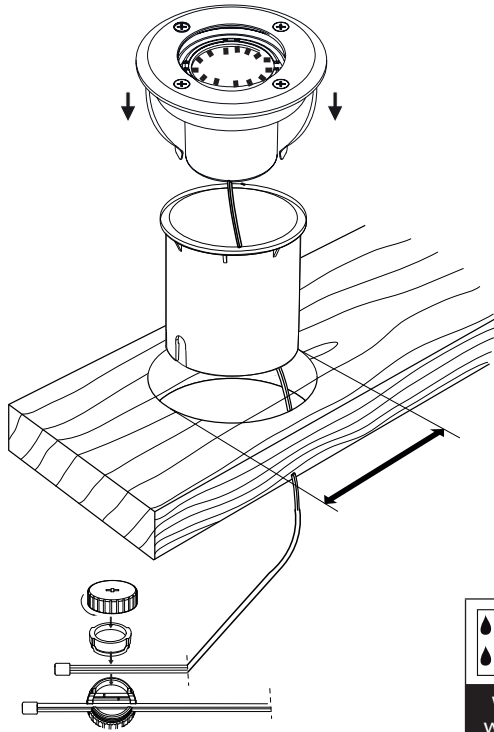

LUXFORM
LIGHTING

LUXFORM
GLOBAL BV

Luxform Global BV Transportstraat 1 8263 BW Kampen The Netherlands

Broome

	Wet wood	Soft wood	Dry wood	Hard wood	Concrete	Brick wall
Drill		∅ 84~86 mm	∅ 84~86 mm	∅ 84~86 mm		
Diamond drill					∅ 84~86 mm	∅ 84~86 mm