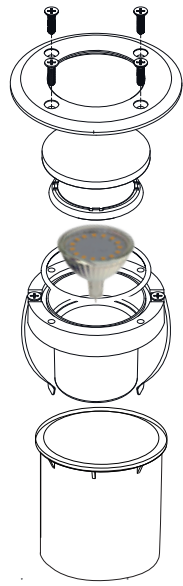

LUXFORM
LIGHTING

LUXFORM
GLOBAL BV

Luxform Global BV Transportstraat 1 8263 BW Kampen The Netherlands

Broome

	Wet wood	Soft wood	Dry wood	Hard wood	Concrete	Brick wall
Drill		∅ 84~86 mm	∅ 84~86 mm	∅ 84~86 mm		
Diamond drill					∅ 84~86 mm	∅ 84~86 mm