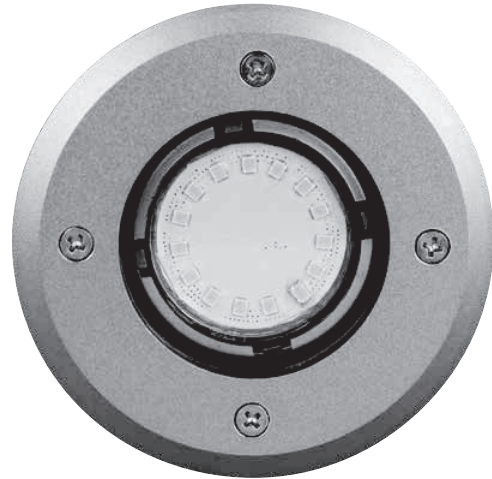

LUXFORM
LIGHTING

LUXFORM
GLOBAL BV

Luxform Global BV Transportstraat 1 8263 BW Kampen The Netherlands

Broome

	Wet wood	Soft wood	Dry wood	Hard wood	Concrete	Brick wall
Drill		∅ 84~86 mm	∅ 84~86 mm	∅ 84~86 mm		
Diamond drill					∅ 84~86 mm	∅ 84~86 mm