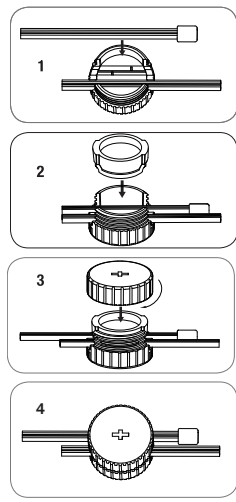

LUXFORM
LIGHTING

LUXFORM
GLOBAL BV

Luxform Global BV Transportstraat 1 8263 BW Kampen The Netherlands

Broome

	Wet wood	Soft wood	Dry wood	Hard wood	Concrete	Brick wall
Drill		∅ 84~86 mm	∅ 84~86 mm	∅ 84~86 mm		
Diamond drill					∅ 84~86 mm	∅ 84~86 mm