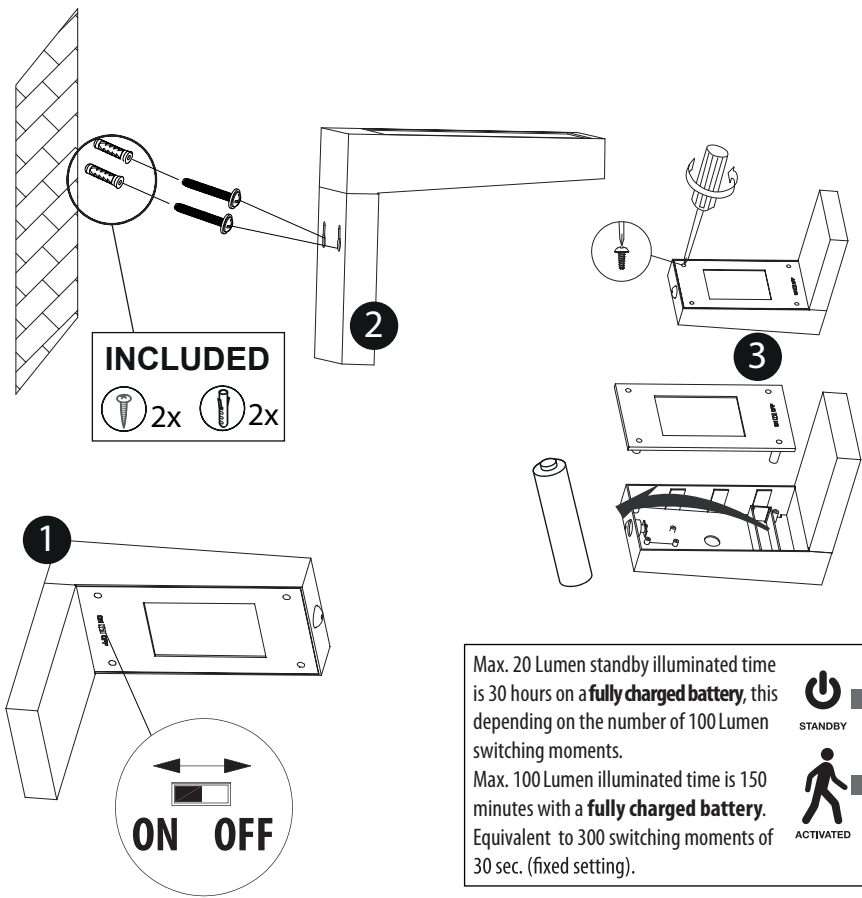

**LUXFORM**  
GLOBAL BV

Luxform Global BV Transportstraat 1 8263 BW Kampen The Netherlands

HIGH LUMEN SOLAR  
**LuxBright**  
LUMEN  
20-100

Alberta Wall light

Max. 20 Lumen standby illuminated time is 30 hours on a **fully charged battery**, this depending on the number of 100 Lumen switching moments.