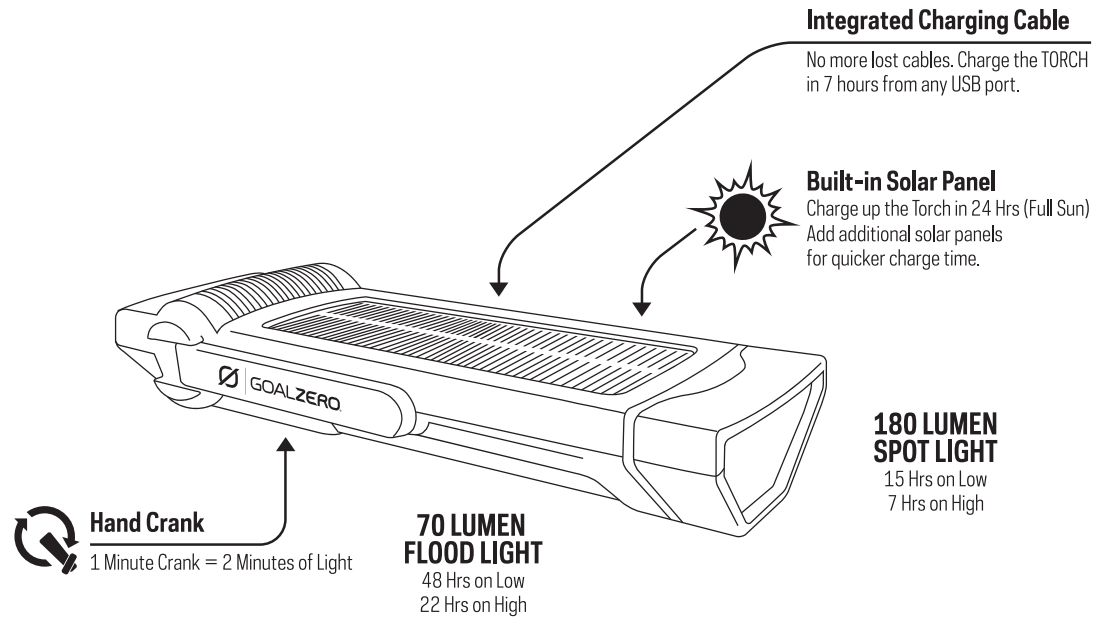

TORCH250 FLASHLIGHT + USB POWER HUB

Get to Know Your Gear

Flood Light: 70 Lumen
Flood Light: 70 Lumen
Push once for high; twice for low. Runs 48 hours on low, 22 hours on high.

Spot Light: 180 Lumen
Push once for high; twice for low. Runs 15 hours on low; 7 hours on high.

Red Light
Push once for steady light for flashing.

Getting Started

1. Be sure to ACTIVATE YOUR WARRANTY at www.GOALZERO.com/warranty
2. Charge up the Torch 250 through any USB port.

Technical Specs

Charge times:
GOAL ZERO Nomad 7: 7-14 hrs
Built in solar: 24 hrs (in full sun)
USB Source: 7 hrs
Run time:
Spot Light (low power): 15 hrs
Spot Light (high power): 7 hrs
Flood Light (low power): 48 hrs
Flood Light (high power): 22 hrs
Battery:
Cell type: Li-NMC
Cell capacity: 16.3Wh (3.7V, 4400mAh)
Lifecycles: hundreds of cycles
Shelf-life: Keep plugged in, or charge every 3-6 months
Management system: Charging and low-battery protection built-in
Light:
LED (output): 250 Lumens, 4000K warm white LEDs
Spot Light: 180 Lumen (Cree LED)
Flood Light: 70 Lumen
Hand crank:
Hand crank: 2.2 W (cranking at 120 RPM)
1 minute of crank = 2 minutes of light
Ports:
USB port (output): 5V, up to 1.5A (7.5W max), regulated
USB port (input): 5V, up to 1A (5W max)
General:
Chainable: no
Weight: 14.4 oz (408 g)
Dimensions: 10 x 3.5 x 1.75 in (25.4 x 8.9 x 4.5 cm)
Operating usage temp.: 32-104 F (0-40 C)
Certs: (display as icons): CE, FCC, ROHS
Warranty: 6 months

How do I know if the solar panel is working?

You'll know the solar panel is working when the blue LED indicator lights turn on and start blinking. Angle the solar panel toward the sun for the best charging experience.