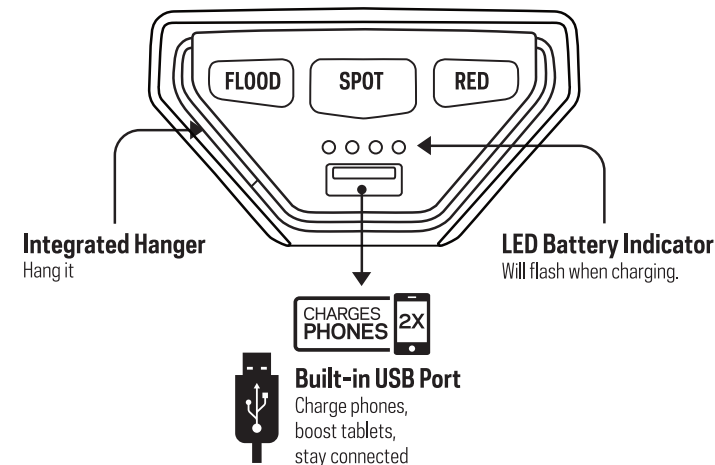

TORCH250 FLASHLIGHT + USB POWER HUB

Get to Know Your Gear

Flood Light: 70 Lumen
Flood Light: 70 Lumen
Push once for high; twice for low. Runs 48 hours on low, 22 hours on high.

Spot Light: 180 Lumen
Push once for high; twice for low. Runs 15 hours on low; 7 hours on high.

Red Light
Push once for steady light for flashing.

Getting Started

1. Be sure to ACTIVATE YOUR WARRANTY at www.GOALZERO.com/warranty
2. Charge up the Torch 250 through any USB port.

Technical Specs

Charge times:
GOAL ZERO Nomad 7: 7-14 hrs
Built in solar: 24 hrs (in full sun)
USB Source: 7 hrs
Run time:
Spot Light (low power): 15 hrs
Spot Light (high power): 7 hrs
Flood Light (low power): 48 hrs
Flood Light (high power): 22 hrs
Battery:
Cell type: Li-NMC
Cell capacity: 16.3Wh (3.7V, 4400mAh)
Lifecycles: hundreds of cycles
Shelf-life: Keep plugged in, or charge every 3-6 months
Management system: Charging and low-battery protection built-in
Light:
LED (output): 250 Lumens, 4000K warm white LEDs
Spot Light: 180 Lumen (Cree LED)
Flood Light: 70 Lumen
Hand crank:
Hand crank: 2.2 W (cranking at 120 RPM)
1 minute of crank = 2 minutes of light
Ports:
USB port (output): 5V, up to 1.5A (7.5W max), regulated
USB port (input): 5V, up to 1A (5W max)
General:
Chainable: no
Weight: 14.4 oz (408 g)
Dimensions: 10 x 3.5 x 1.75 in (25.4 x 8.9 x 4.5 cm)
Operating usage temp.: 32-104 F (0-40 C)
Certs: (display as icons): CE, FCC, ROHS
Warranty: 6 months

How do I know if the solar panel is working?

You'll know the solar panel is working when the blue LED indicator lights turn on and start blinking. Angle the solar panel toward the sun for the best charging experience.

PRO TIP: Leave your Torch 250 in a windowsill so it's always charged and ready to go.

Compatible With

GOAL ZERO products: Any USB port
NOMAD Solar Panels
SHERPA Rechargers
GOAL ZERO YETI Solar Generators