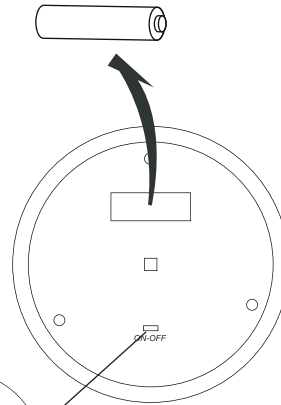

LUXFORM
LIGHTING

LUXFORM
GLOBAL BV

Luxform Global BV Transportstraat 1 8263 BW Kampen The Netherlands

HIGH LUMEN SOLAR
LuxBright
25 LUMEN

Reims Postlight

NOT INCLUDED

3.2V
Li-FePO4
 AA-500MAH

P8