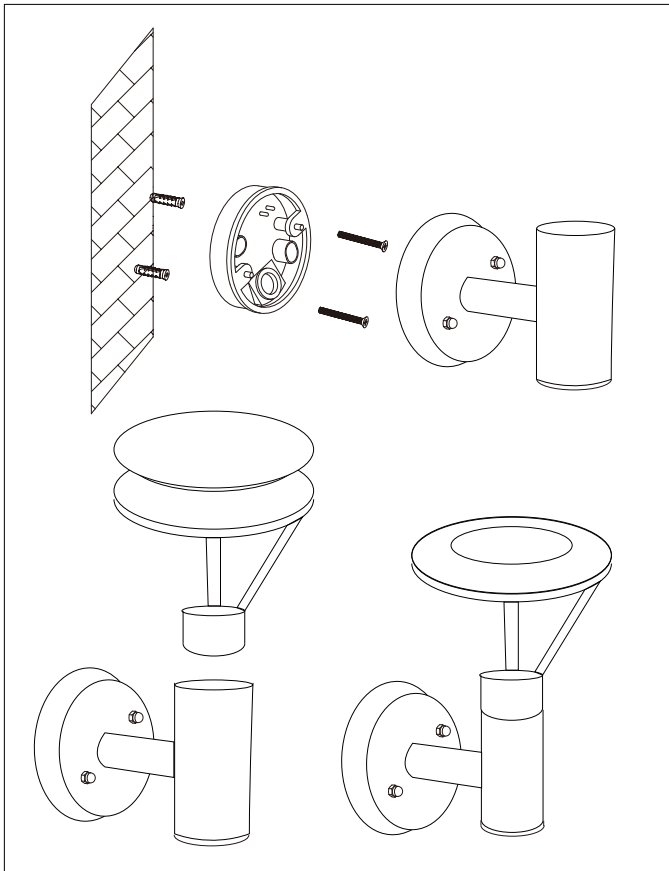

3.2V
Li-FePO4
AA-500MAH

P8
6H

P11

C7

C1

C9
LED

L13
SUPER BRIGHT
SMD LED

L21

F
M2

M5

M12

M18

M19

2Y
Garantie
Guarantee
Warranty

CE