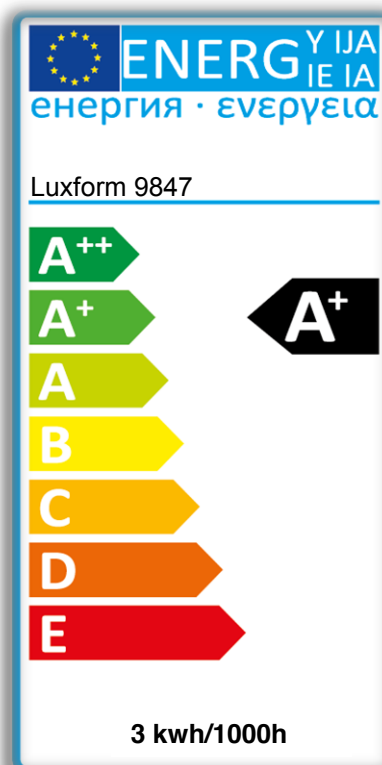

Luxform Datasheet

Article number	9847
Barcode	0 715467 09847 6
Type/Description	1 pcs SMD led MR16 GU5.3 12V 3W 2700k 190lm flat glass front cover, WARM WHITE

Bulb dimensions	Ø50 x 46
Suitable for accent lighting ?	Yes
Dimmable?	Yes, with specific dimmers

Rated power	2,9
Rated useful luminous flux	190
Rated lamp life time	25000
Rated beam angle	30
Rated peak intensity in candela	250

Nominal beam angle	30
Nominal useful luminous flux	190
Nominal life time	25000

Starting time	0,4
Warm-up time up to 60% output	0,4
Lumen factor at end of the nom. life	0,70
Lamp power factor	0,34
Switching cycles before premature failure	12500

Energy class	A+	Color temperature	2700
Energy efficiency class	0,149	Color rendering	80
Pcor	3,2	Lamp mercury content	0,00
Pref	21,4	Color consistency	
Weighted energy usage	3 kWh/1000h		