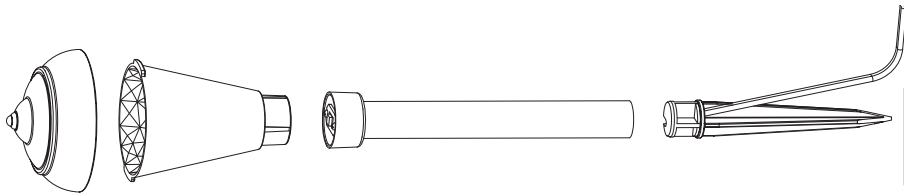

LUXFORM
LIGHTING

Nantes

LUXFORM
GLOBAL BV

Luxform Global BV Transportstraat 1 8263 BW Kampen The Netherlands

P2

P5

C1

M1

L10

C2

L1

M18

M19

M12

M18

M12