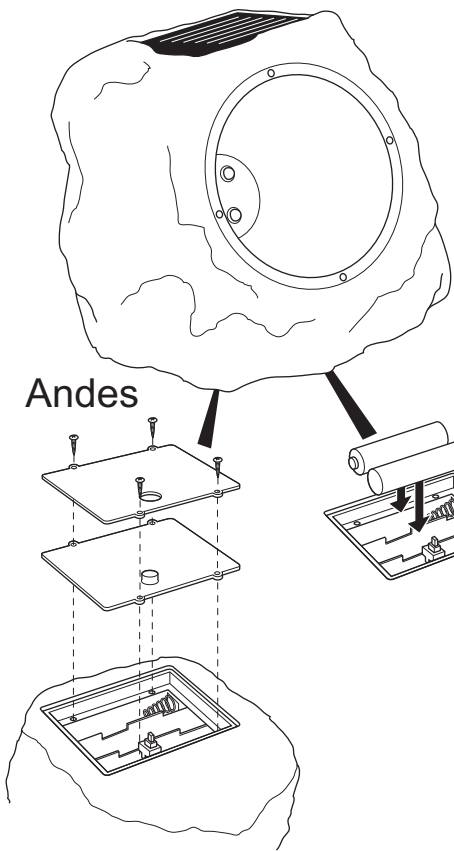

LUXFORM
LIGHTING

Andes & Caracas

Luxform Global BV Transportstraat 1 8263 BW Kampen The Netherlands

Andes

Caracas

C9

L13

SOFTTONE LED