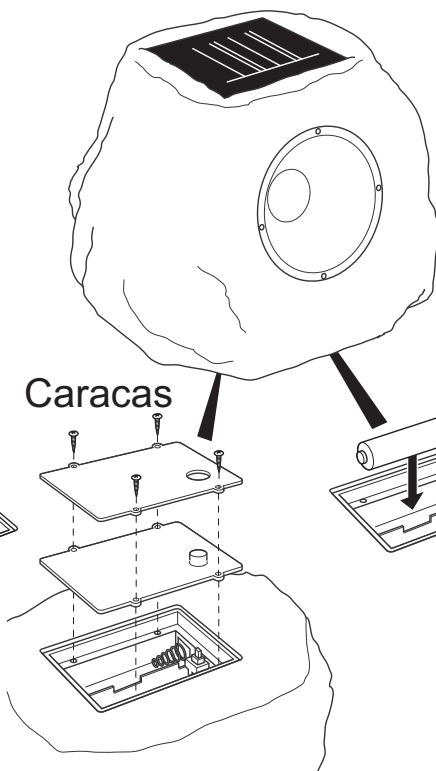

LUXFORM
LIGHTING

Andes & Caracas

Luxform Global BV Transportstraat 1 8263 BW Kampen The Netherlands

Andes

Caracas

C9

L13

SOFTTONE LED